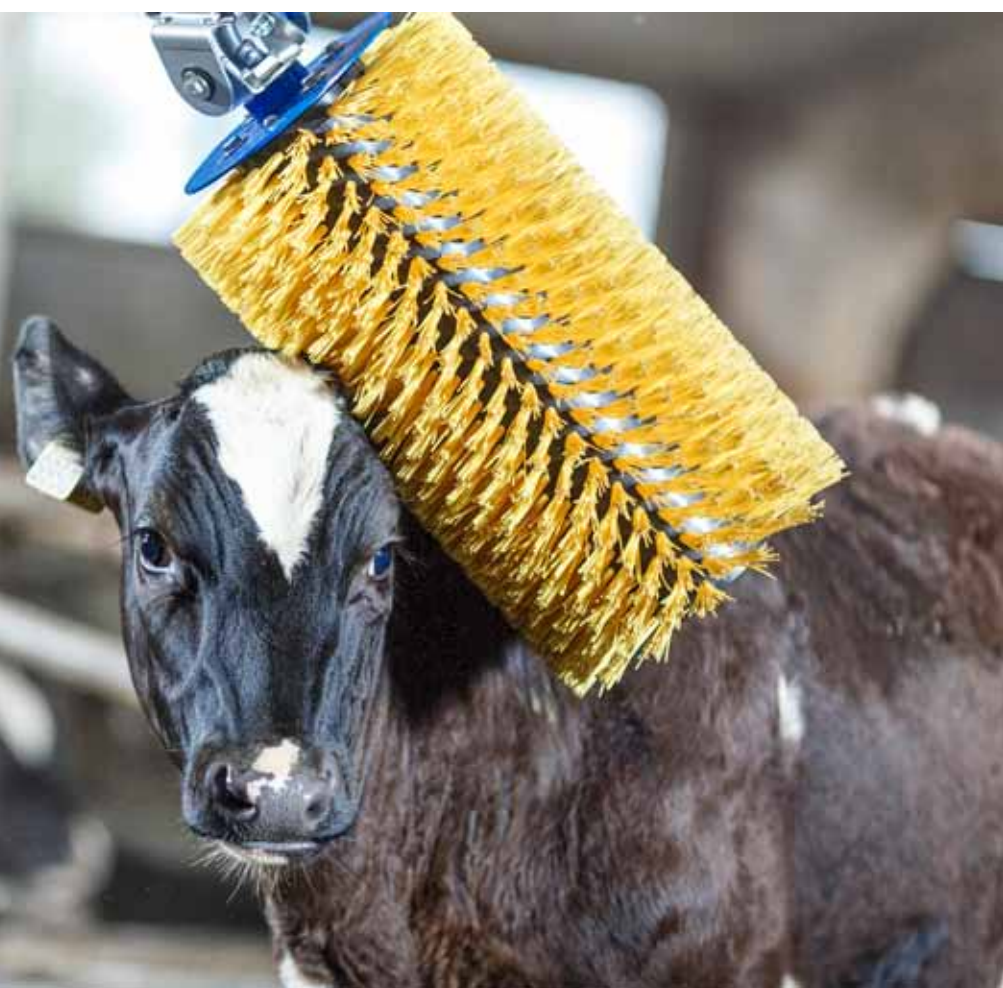

Country 1

Address line 1
Address line 2
Address line 3
Tel XX XXX XX XX
Fax XX XXX XX XX
e-mail address
web address

Country 2

Address line 1
Address line 2
Address line 3
Tel XX XXX XX XX
Fax XX XXX XX XX
e-mail address
web address

Your DeLaval dealer

www.delaval.com

Key features of DeLaval mini swinging brush MSB:

- Quick and easy to install
- Flexible, can be placed on a wall or post
- Low energy consumption
- Easy to keep clean
- Suitable for calves between three and twelve months
- Adjustable in height to suite calves as they grow
- Easy to service

Ready to go

DeLaval mini swinging brush MSB comes ready-to-install in a convenient hand held box. It can be mounted on a post or wall in a matter of minutes thanks to the easy-to-attach bracket.

Don't wait. Contact your dealer to order your DeLaval mini swinging brush MSB today.